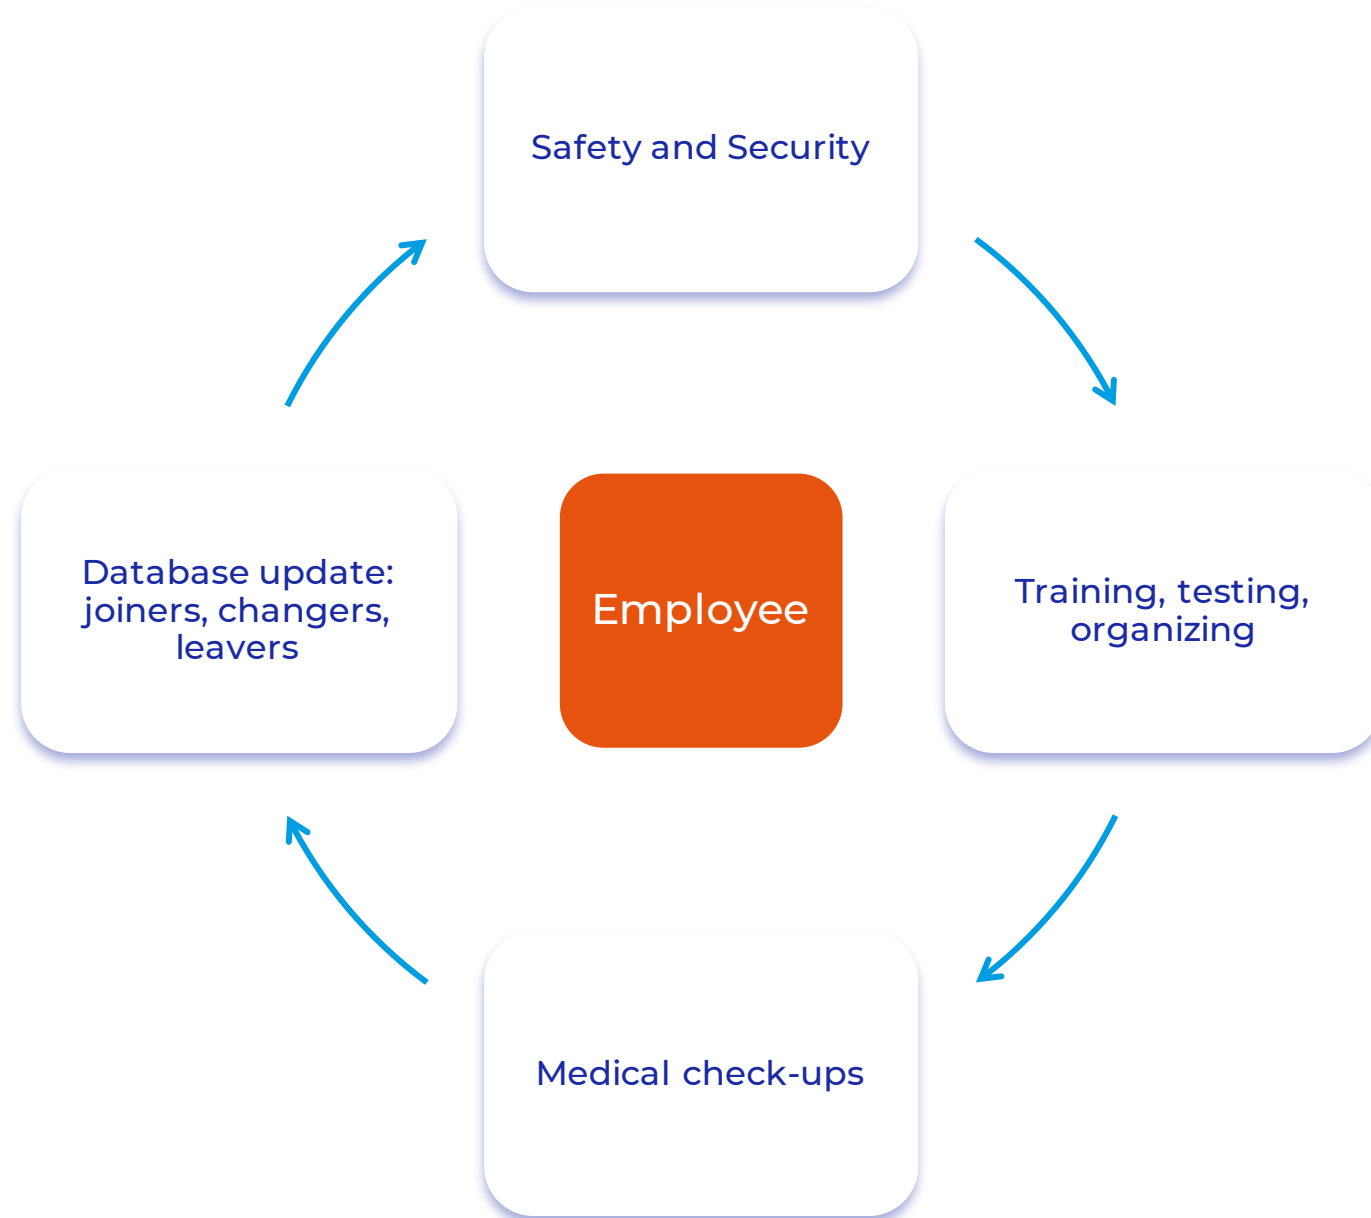

Majorel Romania

Hybrid work model strength: innovative support departments

Working Model Evolution

Office

Home

Hybrid

All in one machine

HR

IT

Payroll

H
Y
B
R
I
D

HR Topics

IT Equipment Handling

Employee signs contract

IT checks inventory and
Creates login credentials

IT Equipment is safely and
securely shipped

Employee starts his
operational journey

PAYROLL DATA

Hybrid is the new routine

- All in one tech platform
- Innovation makes it easy to adapt

Magical Formula

- Support departments joint effort
- User friendly interface